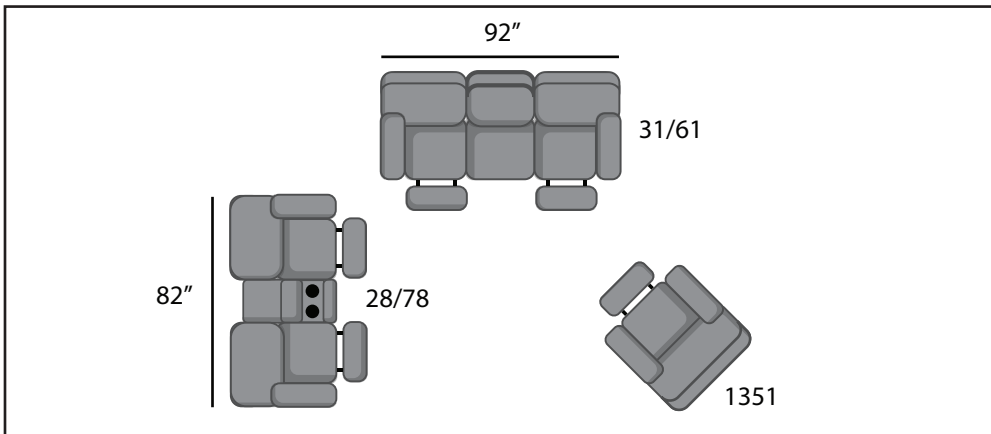

787 Wild Card

Southern
 *Motion*TM

SEE THE POSSIBILITIES!

787-31 Double Reclining Sofa
 787-31P Double Reclining Power Sofa
 787-61P Power Headrest Sofa
 787-61P NL Power Headrest Sofa w/ Next Level
 W92" D44" H43"

787-33 Double Reclining Sofa w/ Dropdown Table
 787-33P Double Reclining Power Sofa w/ Dropdown Table
 787-63P Power Headrest Sofa with Dropdown Table
 787-63P NL Power Headrest Sofa w/
 Dropdown Table and Next Level
 W92" D44" H43"

787-21 Double Reclining Loveseat
 787-21P Double Reclining Power Loveseat
 787-51P Power Headrest Loveseat
 787-51P NL Power Headrest Loveseat w/ Next Level
 W68" D44" H43"

787-28 Double Reclining Console Loveseat
 787-28P Power Console Loveseat
 787-78P Power Headrest Console Loveseat
 787-78P NL Power Headrest Console
 Loveseat w/ Next Level
 W82" D44" H43"

1787 Rocker Recliner
 1787S Swivel Rocker Recliner
 1787P Power Rocker Recliner
 2787 Wall Hugger Recliner
 2787P Power Wall Hugger Recliner
 5787P Power Headrest Rocker Recliner
 6787P Power Headrest Wall Hugger Recliner
 6787P NL Power Headrest Wall Hugger Recliner
 with Next Level
 W40" D41" H43"