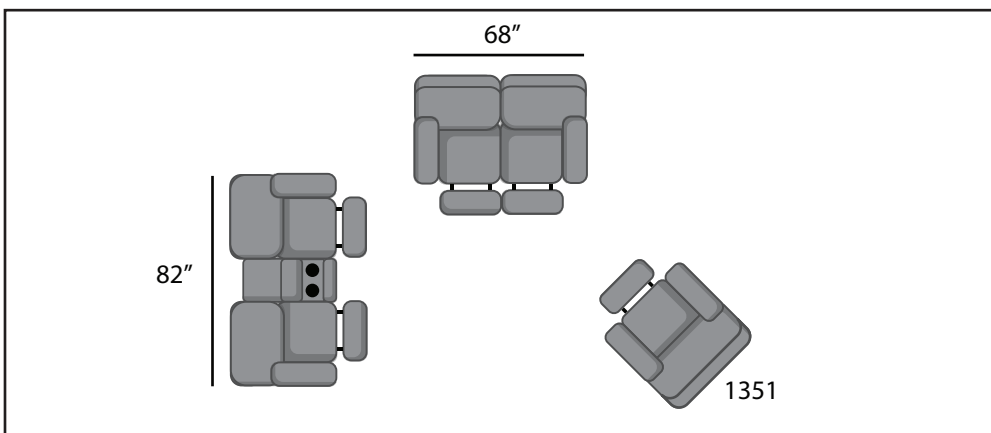

787 Wild Card

Southern
 *Motion*TM

SEE THE POSSIBILITIES!

787-31 Double Reclining Sofa
 787-31P Double Reclining Power Sofa
 787-61P Power Headrest Sofa
 787-61P NL Power Headrest Sofa w/ Next Level
 W92" D44" H43"

787-33 Double Reclining Sofa w/ Dropdown Table
 787-33P Double Reclining Power Sofa w/ Dropdown Table
 787-63P Power Headrest Sofa with Dropdown Table
 787-63P NL Power Headrest Sofa w/
 Dropdown Table and Next Level
 W92" D44" H43"

787-21 Double Reclining Loveseat
 787-21P Double Reclining Power Loveseat
 787-51P Power Headrest Loveseat
 787-51P NL Power Headrest Loveseat w/ Next Level
 W68" D44" H43"

787-28 Double Reclining Console Loveseat
 787-28P Power Console Loveseat
 787-78P Power Headrest Console Loveseat
 787-78P NL Power Headrest Console
 Loveseat w/ Next Level
 W82" D44" H43"

1787 Rocker Recliner
 1787S Swivel Rocker Recliner
 1787P Power Rocker Recliner
 2787 Wall Hugger Recliner
 2787P Power Wall Hugger Recliner
 5787P Power Headrest Rocker Recliner
 6787P Power Headrest Wall Hugger Recliner
 6787P NL Power Headrest Wall Hugger Recliner
 with Next Level
 W40" D41" H43"