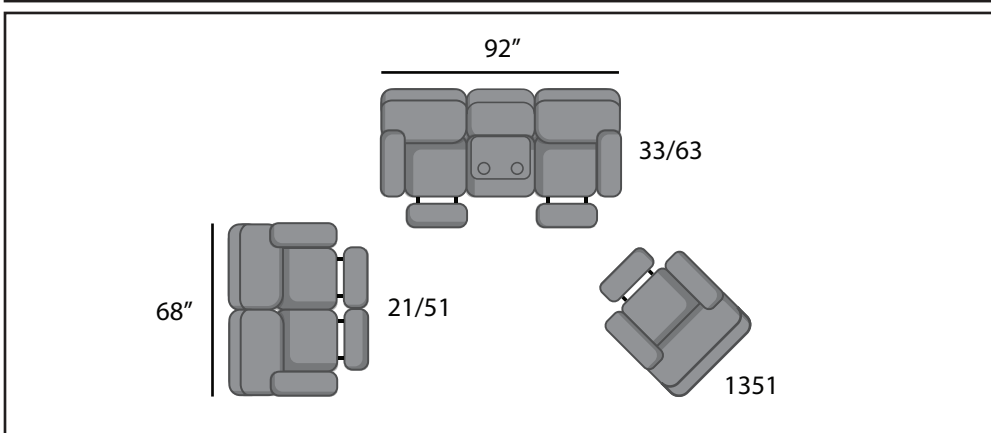

787 Wild Card

Southern
 *Motion*TM

SEE THE POSSIBILITIES!

787-31 Double Reclining Sofa
 787-31P Double Reclining Power Sofa
 787-61P Power Headrest Sofa
 787-61P NL Power Headrest Sofa w/ Next Level
 W92" D44" H43"

787-33 Double Reclining Sofa w/ Dropdown Table
 787-33P Double Reclining Power Sofa w/ Dropdown Table
 787-63P Power Headrest Sofa with Dropdown Table
 787-63P NL Power Headrest Sofa w/
 Dropdown Table and Next Level
 W92" D44" H43"

787-21 Double Reclining Loveseat
 787-21P Double Reclining Power Loveseat
 787-51P Power Headrest Loveseat
 787-51P NL Power Headrest Loveseat w/ Next Level
 W68" D44" H43"

787-28 Double Reclining Console Loveseat
 787-28P Power Console Loveseat
 787-78P Power Headrest Console Loveseat
 787-78P NL Power Headrest Console
 Loveseat w/ Next Level
 W82" D44" H43"