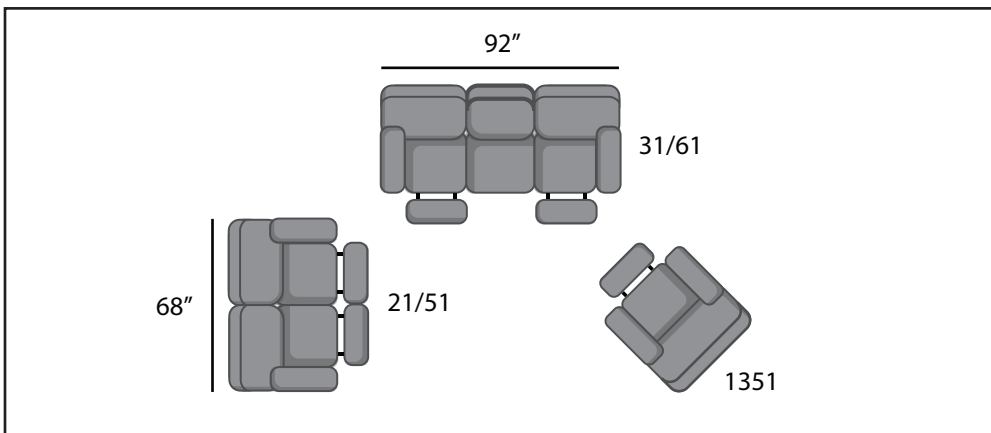

787 Wild Card

Southern
 *Motion*TM

SEE THE POSSIBILITIES!

787-31 Double Reclining Sofa
 787-31P Double Reclining Power Sofa
 787-61P Power Headrest Sofa
 787-61P NL Power Headrest Sofa w/ Next Level
 W92" D44" H43"

787-33 Double Reclining Sofa w/ Dropdown Table
 787-33P Double Reclining Power Sofa w/ Dropdown Table
 787-63P Power Headrest Sofa with Dropdown Table
 787-63P NL Power Headrest Sofa w/
 Dropdown Table and Next Level
 W92" D44" H43"

787-21 Double Reclining Loveseat
 787-21P Double Reclining Power Loveseat
 787-51P Power Headrest Loveseat
 787-51P NL Power Headrest Loveseat w/ Next Level
 W68" D44" H43"

787-28 Double Reclining Console Loveseat
 787-28P Power Console Loveseat
 787-78P Power Headrest Console Loveseat
 787-78P NL Power Headrest Console
 Loveseat w/ Next Level
 W82" D44" H43"